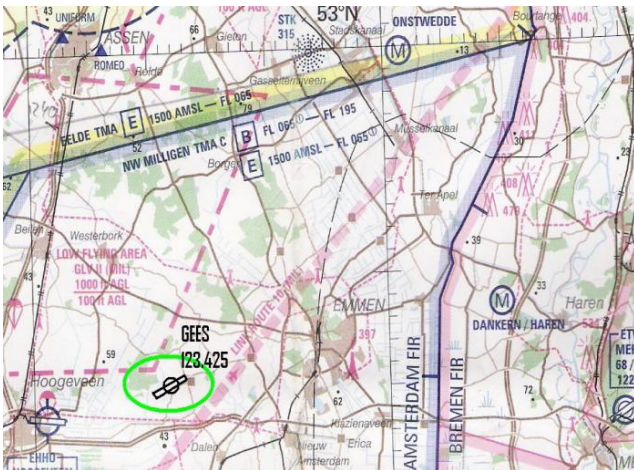

MLA-“FLY IN” GEES +

OLDTIMERSHOW: CARS, MOTORCYCLES,TRACTORS
AND MUCH MORE.

1 SEPTEMBER 2012

FROM 09:00 UNTILL 18:00 H

WWW.GEESWEB.NL / info for pilots
WWW.YOUTUBE.NL / Fly in Gees

CALLSIGN - **GEES INFO**
LOCATION - **N 52 45.14 E 006 42.12**
RUNWAY - **410 X 30 METER GRASS**
CIRCUIT - **NORTH 700 FT**
FUEL ON REQUEST (mogas)

RADIO - **123.425**
0.3 NM NE of GEES (NL)
RUNWAY DIRECTION 07 - 25
EMAIL: flyingees@hotmail.com
INFO TEL. 00 31 (0)6 48429182